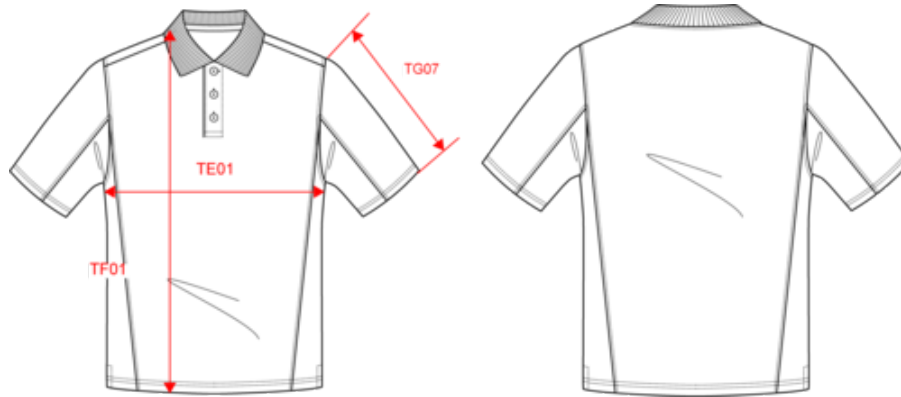

KARIBAN

K232

Men's two-tone short sleeved piqué polo shirt

- Sporty, casual look two-tone polo shirt.
- Timeless and trendy.
- Made from piqué knit fabric.

65% polyester/35% cotton. (Black/Dark Grey ; Forest Green/Black ; Royal Blue/Navy : 65% recycled polyester and 35% cotton). Piqué knit. Ribbed collar. 3-button matching placket. Contrast panels down arm and sides. Self-fabric cuffs.

61052010

KARIBAN

K232

Men's two-tone short sleeved piqué polo shirt

Dimensions (cm)

Measurements in cm	S	M	L	XL	XXL	3XL
TE01 - 1/2 chest width at 1.5cm below armhole	50.00	53.00	56.00	59.00	62.00	65.00
TF01 - Total height from HSP	70.00	72.00	74.00	76.00	78.00	80.00
TG07 - Short sleeve length	22.25	23.00	23.75	24.50	25.25	26.00