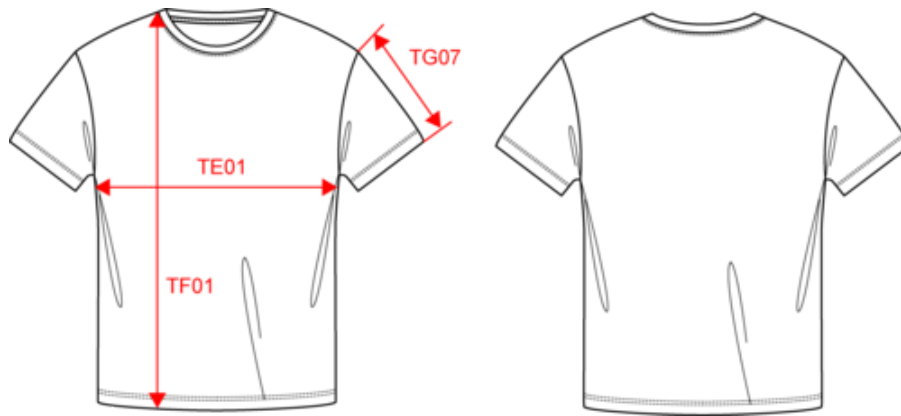

KARIBAN

K3025IC

Men's Bio150 IC T-shirt

- Combed cotton in organic conversion.
- Comfortable fashion straight fit.
- No label: 100% customisable for your brand.

Plain colourways : 100% cotton. Colour Ash Heather : 98% cotton / 2% viscose. Oxford Grey colourway : 90% cotton / 10% viscose. Colours Wine Heather ; French Navy Heather ; Green Marble Heather ; Cloudy Blue Heather colourways : 80% cotton / 20 % polyester. And Grey Heather colourway : 70% cotton / 30% polyester. All colourways are made from in conversion organic cotton. Combed cotton. Ribbed crew neckline with elastane. Matching taped neck. Tubular. Twin needle finishing at cuffs and hem.

Certifications (1)

More information

Logistic

Country of origin

Customs code

Also available in version

K3026IC K3027IC

(1) NEW VERSION OF THE GOTS STANDARD V7.0 Due to this new version, the color Grey Heather of this product is no longer covered by the GOTS certification (Global Organic Textile Standard).

KARIBAN

K3025IC

Men's Bio150 IC T-shirt

Dimensions (cm)

Measurements in cm	S	M	L	XL	XXL	3XL	4XL	5XL
TE01 - 1/2 chest width at 1.5cm below armhole	50.00	53.00	56.00	59.00	62.00	65.00	68.00	71.00
TF01 - Total height from HSP	70.00	72.00	74.00	76.00	78.00	80.00	82.00	84.00
TG07 - Short sleeve length	16.50	17.00	17.50	18.00	18.50	19.00	19.50	20.00