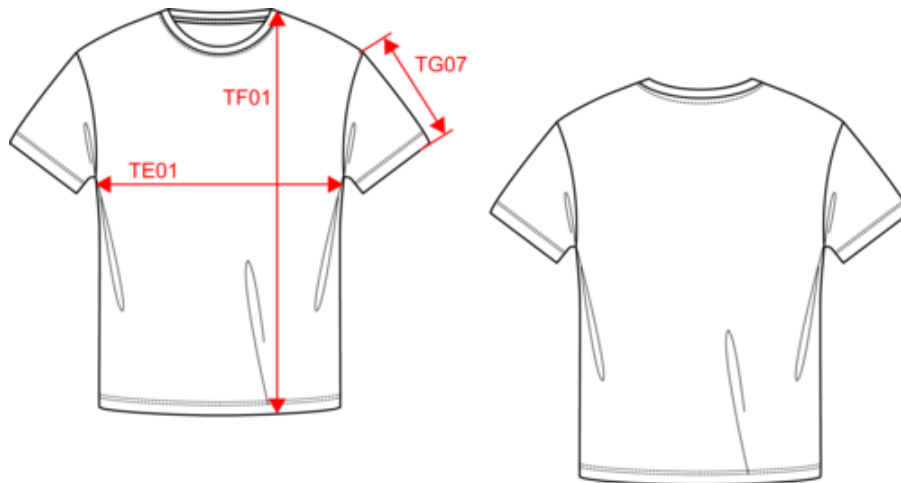

KARIBAN

K356

Short-sleeved crew neck T-shirt

- Enzyme washing and combed cotton: keeps surfaces smooth after several washes.
- Soft to the touch and excellent printability.
- Large choice of colours

100% enzyme-washed combed cotton (Oxford Grey : 90% cotton / 10% viscose). Straight fit. Neck tape (Oxford Grey neck tape for all colours, except for White body where neck tape is White and Oxford Grey body where neck tape is Dark Grey). Twin needle finishing at the cuffs and hem.

KARIBAN

K356

Short-sleeved crew neck T-shirt

Dimensions (cm)

Measurements in cm	S	M	L	XL	XXL	3XL	4XL
TE01 - 1/2 chest width at 1.5cm below armhole	49.00	52.00	55.00	58.00	61.00	64.00	67.00
TF01 - Total height from HSP	70.00	72.00	74.00	76.00	78.00	80.00	82.00
TG07 - Short sleeve length	22.00	22.75	23.50	24.25	25.00	25.75	26.50