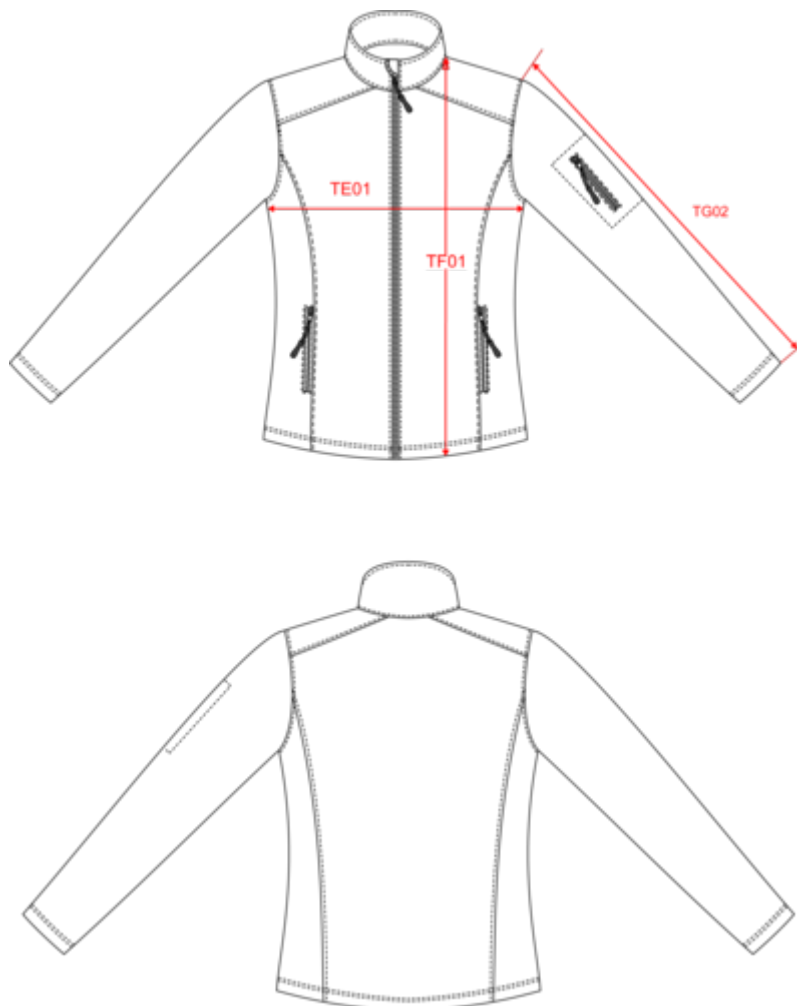

### Dimensions (cm)

Measurements in cm	S	M	L	XL	XXL	3XL	4XL
TE01 - 1/2 chest width at 1.5cm below armhole	47.00	50.00	53.00	56.00	59.00	62.00	65.00
TF01 - Total height from HSP	63.75	65.75	67.75	69.75	71.75	73.75	75.75
TG02 - Long sleeve length	62.50	63.50	64.50	65.50	66.50	67.50	68.50