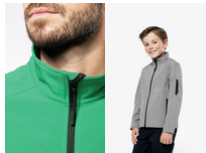

More information

Logistic

Country of origin

Customs code

Also available in version

K401 K402