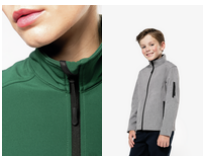

Also available in version

K400

K402