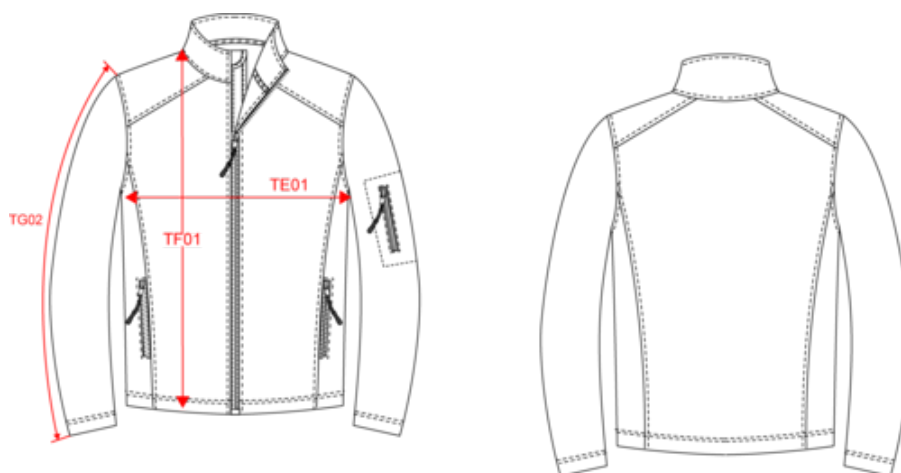

KARIBAN

K401

Softshell jacket

- Three-layer softshell for ideal protection.
- Wind-breaker, breathable and waterproof technical membrane.
- Offers perfect comfort thanks to its elastic fabric.

95% polyester/5% elastane. Softshell triple-layer bonded fabric. 3000 gsm/24h breathable and 8000 mm water-resistant. Breathable mid layer and micro fleece thermal inner layer. Zip through front. 2 zipped side pockets. 1 zipped left sleeve pocket.

K402

KARIBAN

K401

Softshell jacket

Dimensions (cm)

Measurements in cm	S	M	L	XL	XXL	3XL	4XL
TE01 - 1/2 chest width at 1.5cm below armhole	52.00	55.00	58.00	61.00	64.00	67.00	70.00
TF01 - Total height from HSP	72.20	74.20	76.20	78.20	80.20	82.20	84.20
TG02 - Long sleeve length	65.00	66.50	68.00	69.50	71.00	72.50	74.00