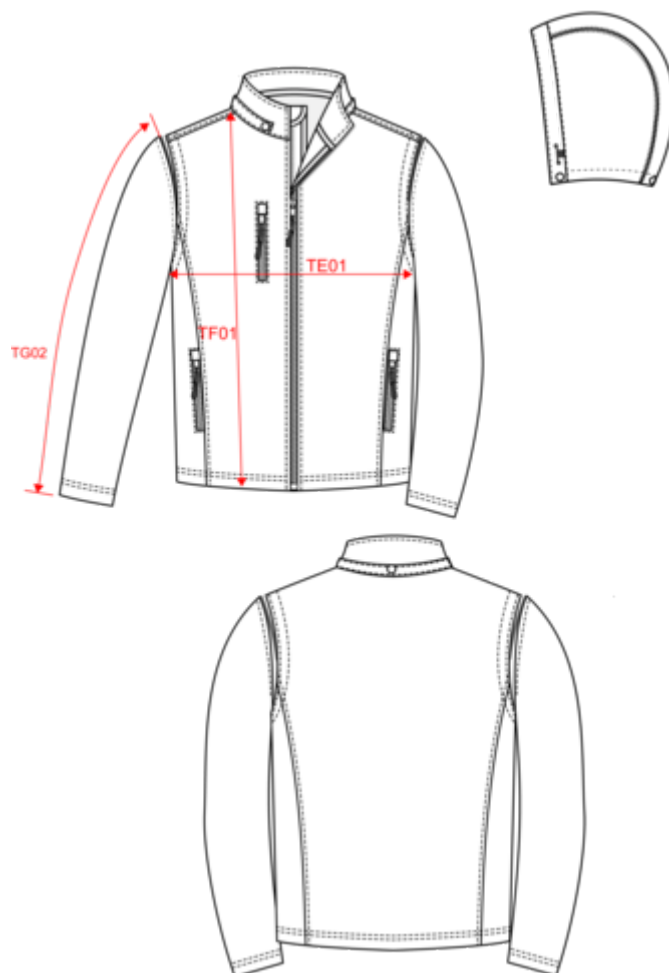

KARIBAN

K422

Unisex 3-layer softshell hooded jacket with removable sleeves

- Perfect fabric for printing.
- Versatile thanks to its detachable sleeves.
- Warm, waterproof and breathable.

95% polyester/5% elastane. 3-layer breathable bonded fabric. 3,000 g/m²/24 h and waterproof 8,000 mm. Outer: 95% polyester/5% elastane. Breathable membrane mid layer. Inner layer: microfleece. Fabric facilitates printing. Straight fit. Zip fastening. 2 zipped pockets on the front and 1 zipped pocket on the front right as worn. Detachable hood with press studs and drawstring. Sleeves detachable with a zip. Twin needle finish at cuffs and hem.

K422

Unisex 3-layer softshell hooded jacket with removable sleeves

Dimensions (cm)

Measurements in cm	XS	S	M	L	XL	XXL	3XL	4XL	5XL
TE01 - 1/2 chest width at 1.5cm below armhole	49.00	52.00	55.00	58.00	61.00	64.00	67.00	70.00	73.00
TF01 - Total height from HSP	70.20	72.20	74.20	76.20	78.20	80.20	82.20	84.20	86.20
TG02 - Long sleeve length	65.00	66.00	67.00	68.00	69.00	70.00	71.00	72.00	73.00