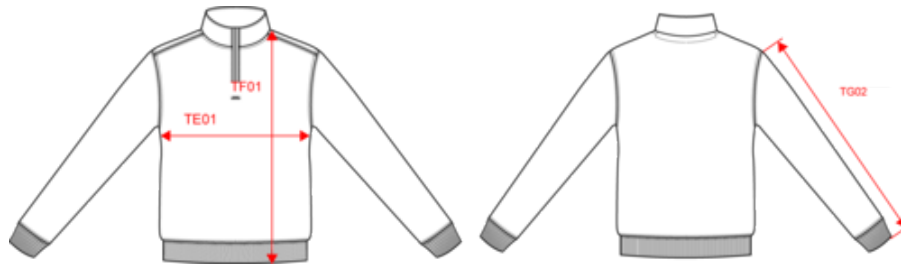

80% cotton / 20% polyester (Ash Heather : 79% cotton / 20% polyester / 1% viscose). 100% cotton outer surface. LSF (Low Shrinkage Fleece) treatment. 3-thread brushed fleece in combed cotton. Set-in sleeves. Zip neck with matching plastic zipper. Contrasting taped neck (Oxford Grey contrast for all colours, except for Oxford Grey and Ash Heather body where neck tape is Navy). Ribbed cuffs and hem.

Certifications

More information

Logistic

Country of origin

Customs code

KARIBAN

K487

Zipped neck sweatshirt

Dimensions (cm)

Measurements in cm	XS	S	M	L	XL	XXL	3XL	4XL
TE01 - 1/2 chest width at 1.5cm below armhole	49.00	52.00	55.00	58.00	61.00	64.00	67.00	70.00
TF01 - Total height from HSP	68.00	70.00	72.00	74.00	76.00	78.00	80.00	82.00
TG02 - Long sleeve length	65.55	66.25	67.05	67.75	68.55	69.25	70.25	71.25