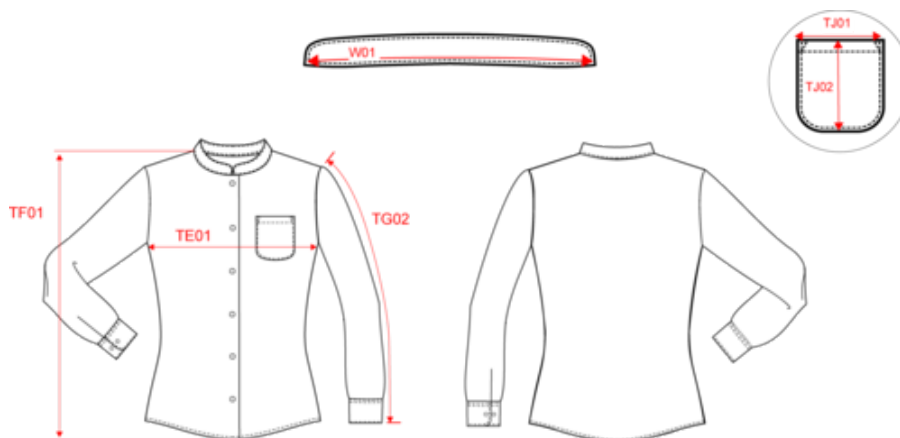

KARIBAN

K514

Ladies' long-sleeved mandarin collar shirt

- The shirt for catering professionals.
- Mandarin collar for a chic and modern touch.
- Easy to clean thanks to easy-care treatment.

65% polyester/35% cotton poplin. Easy-care fabric. Mandarin collar. Matching buttons. V-shaped chest pocket on left side. Adjustable rounded cuffs with tear-resistant sleeve placket. 1 spare button. Shaped hem.

K515

KARIBAN

K514

Ladies' long-sleeved mandarin collar shirt

Dimensions (cm)

Measurements in cm	XS	S	M	L	XL	XXL	3XL
TE01 - 1/2 chest width at 1.5cm below armhole	44.50	47.50	50.50	53.50	56.50	59.50	62.50
TF01 - Total height from HSP	63.50	65.50	67.50	69.50	71.50	73.50	75.50
TG02 - Long sleeve length	60.00	61.00	62.00	63.00	64.00	65.00	66.00
TH04 - Neckline length on collar from middle to middle	39.10	40.30	41.50	42.70	43.90	45.10	46.30
TJ01 - Chest patched pocket(s) top width	9.00	10.00	10.00	11.00	11.00	12.00	12.00
TJ02 - Chest patched pocket(s) height at highest point	11.00	12.00	12.00	13.00	13.00	14.00	14.00

White
RVB : 236,236,252
Pantone C : White
Pantone TCX : 11-0601TCX

Wine
RVB : 91,39,54
Pantone C : 504C
Pantone TCX : 19-1522TCX

Zinc
RVB : 61,62,65
Pantone C : 446C
Pantone TCX : 19-4205TCX

Logistic

1

12

Sizes	Width (cm)	Height (cm)	Length (cm)	Net weight (kg)	Gross weight (kg)	Pieces/Box	Pieces/Bundle
XS	40.00000	13.00000	60.00000	2.10000	3.74000	12	0
S	40.00000	13.00000	60.00000	2.24000	3.88000	12	0
M	40.00000	13.00000	60.00000	2.35000	3.99000	12	0
L	40.00000	13.00000	60.00000	2.45000	4.09000	12	0
XL	40.00000	13.00000	60.00000	2.61000	4.25000	12	0
XXL	40.00000	13.00000	60.00000	2.71000	4.35000	12	0
3XL	40.00000	13.00000	60.00000	2.89000	4.53000	12	0