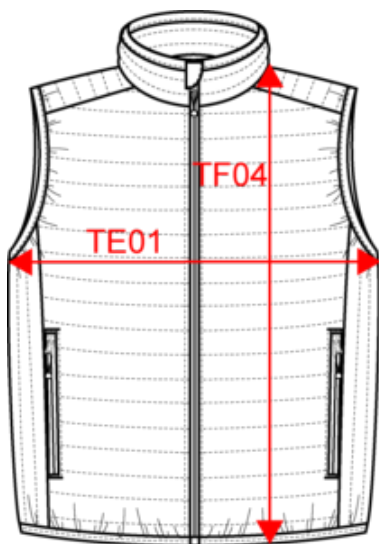

## Men's lightweight sleeveless padded jacket

Dimensions (cm)

Measurements in cm	S	M	L	XL	XXL	3XL	4XL
TE01 - 1/2 chest width at 1.5cm below armhole	53.00	56.00	59.00	62.00	65.00	68.00	71.00
TF04 - Back total height from HSP	70.00	72.00	74.00	76.00	78.00	80.00	82.00