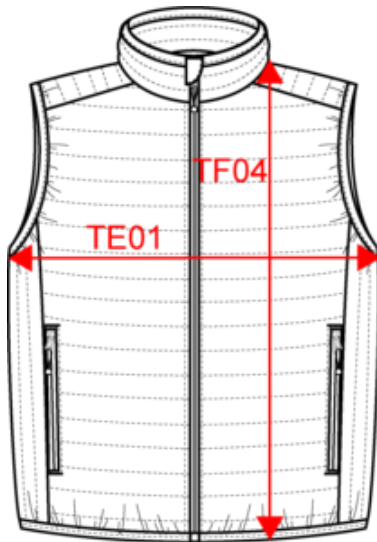

Men's lightweight sleeveless padded jacket

Dimensions (cm)

Measurements in cm	S	M	L	XL	XXL	3XL	4XL
TE01 - 1/2 chest width at 1.5cm below armhole	53.00	56.00	59.00	62.00	65.00	68.00	71.00
TF04 - Back total height from HSP	70.00	72.00	74.00	76.00	78.00	80.00	82.00

Logistic  1  15

Sizes	Width (cm)	Height (cm)	Length (cm)	Net weight (kg)	Gross weight (kg)	Pieces/Box	Pieces/Bundle
S	40.00000	26.00000	60.00000	5.40000	6.40000	15	1
M	40.00000	26.00000	60.00000	5.80000	6.80000	15	1
L	40.00000	28.00000	60.00000	5.90000	6.90000	15	1
XL	40.00000	28.00000	60.00000	6.10000	7.10000	15	1
XXL	40.00000	28.00000	60.00000	6.30000	7.30000	15	1
3XL	40.00000	30.00000	60.00000	6.50000	7.50000	15	1
4XL	40.00000	30.00000	60.00000	6.80000	7.80000	15	1