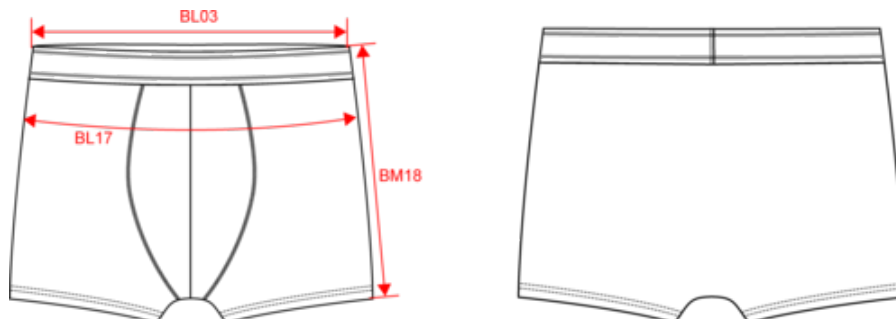

### Dimensions (cm)

Measurements in cm	S	M	L	XL	XXL
BL03 - 1/2 elasticated waist width relaxed (front over back)	34.00	36.00	40.00	43.00	46.00
BL17 - 1/2 hip width (measured parallel to waistband)	37.00	40.00	43.00	46.00	49.00
BM18 - Side length (waistband included)	23.00	24.00	25.00	26.00	27.00