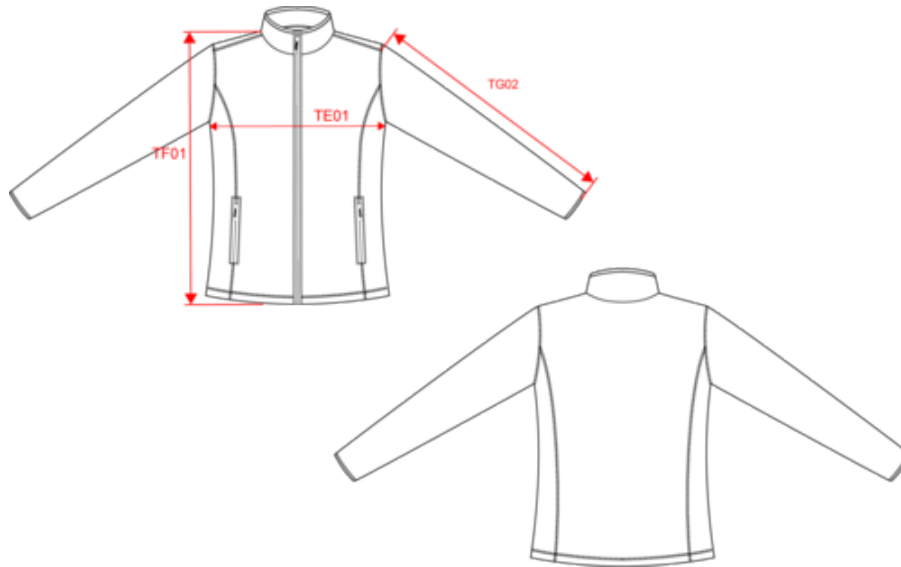

KARIBAN

K907

Ladies' microfleece zip jacket

- Lightweight and warm at the same time
- Anti-pilling treatment : maintains its smooth and soft appearance over time
- Many colours available.

100% polyester microfleece with anti pill finish. Full length zip. 2 zip pockets. Bound collar, cuffs and zips. Straight fit.

K907

Ladies' microfleece zip jacket

Dimensions (cm)

Measurements in cm	XS	S	M	L	XL	XXL	3XL	4XL
TE01 - 1/2 chest width at 1.5cm below armhole	46.00	49.00	52.00	55.00	58.00	61.00	64.00	67.00
TF01 - Total height from HSP	60.25	62.25	64.25	66.25	68.25	70.25	72.25	74.25
TG02 - Long sleeve length	58.00	59.25	60.50	61.75	63.00	64.25	65.50	66.75