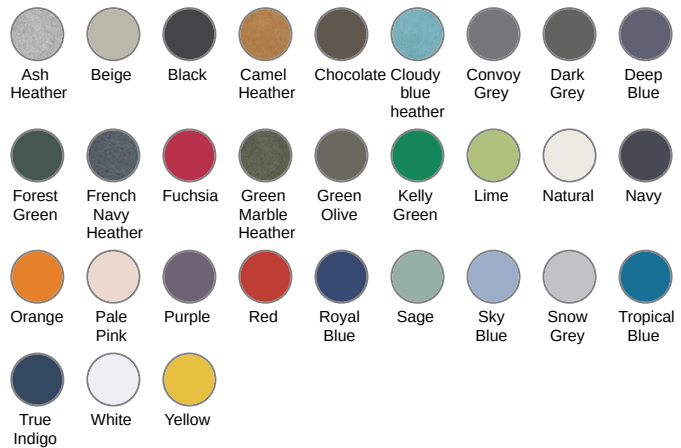

KARIBAN

K907

Ladies' microfleece zip jacket

- Lightweight and warm at the same time
- Anti-pilling treatment : maintains its smooth and soft appearance over time
- Many colours available.

100% polyester microfleece with anti pill finish. Full length zip. 2 zip pockets. Bound collar, cuffs and zips. Straight fit.

Certifications

More information

Logistic

Country of origin

Customs code

Also available in version

K911 K920 K911