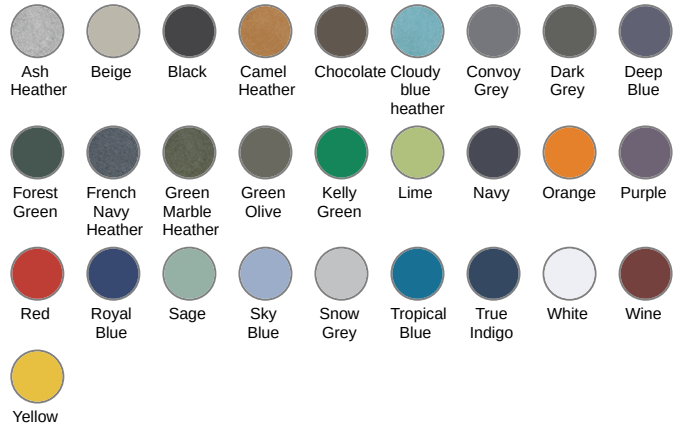

KARIBAN

K912

Enzo > Zip neck microfleece jacket

- Hard-wearing and easy-care.
- Thickness: heat retention.
- Anti-pilling treatment: maintains its smooth and soft appearance over time.

100% polyester microfleece with anti pill finish. Zip neck. Side pockets.

Certifications

More information

Logistic

Country of origin

Customs code