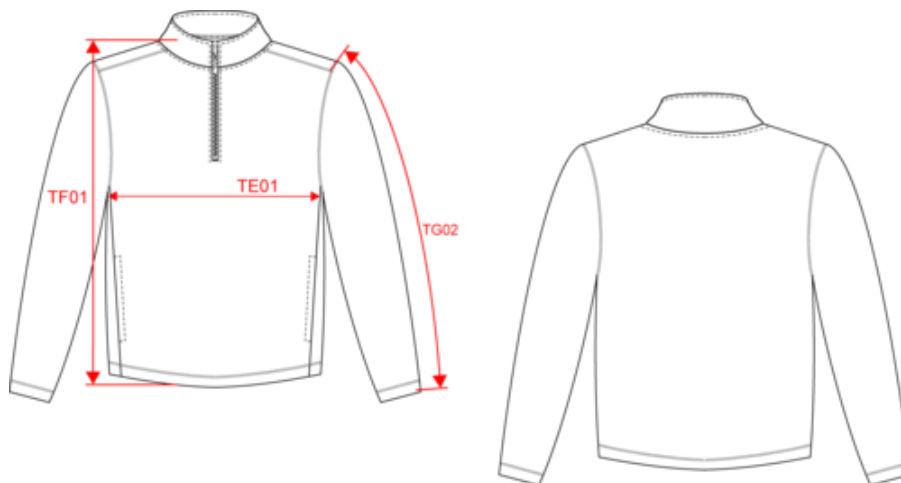

KARIBAN

K912

Enzo > Zip neck microfleece jacket

- Hard-wearing and easy-care.
- Thickness: heat retention.
- Anti-pilling treatment: maintains its smooth and soft appearance over time.

100% polyester microfleece with anti pill finish. Zip neck. Side pockets.

More information

Logistic

Country of origin

Customs code

KARIBAN

K912

Enzo > Zip neck microfleece jacket

Dimensions (cm)

Measurements in cm	XS	S	M	L	XL	XXL	3XL	4XL	5XL
TE01 - 1/2 chest width at 1.5cm below armhole	50.00	53.00	56.00	59.00	62.00	65.00	68.00	71.00	74.00
TF01 - Total height from HSP	67.25	69.25	71.25	73.25	75.25	77.25	79.25	81.25	83.25
TG02 - Long sleeve length	63.00	64.50	66.00	67.50	69.00	70.50	72.00	73.50	75.00