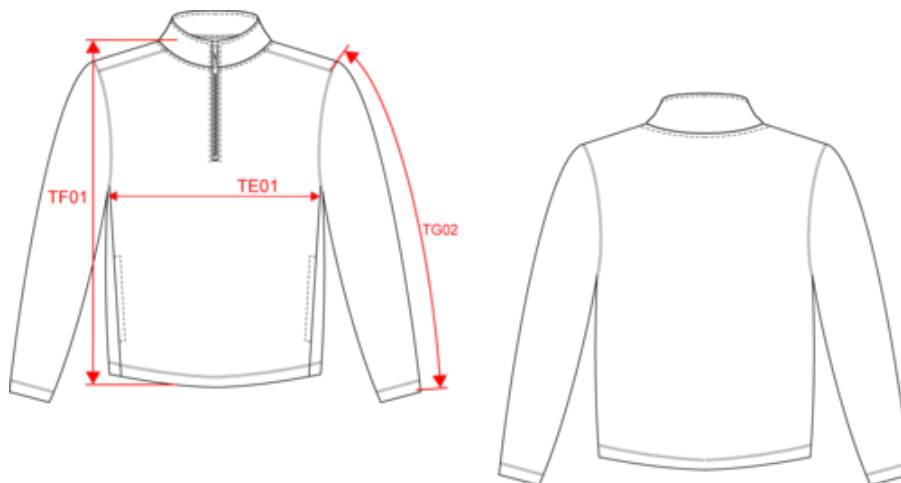

KARIBAN

K912

Enzo > Zip neck microfleece jacket

- Hard-wearing and easy-care.
- Thickness: heat retention.
- Anti-pilling treatment: maintains its smooth and soft appearance over time.

100% polyester microfleece with anti pill finish. Zip neck. Side pockets.

Certifications

More information

Logistic

Country of origin

Customs code

KARIBAN

K912

Enzo > Zip neck microfleece jacket

Dimensions (cm)

Measurements in cm	XS	S	M	L	XL	XXL	3XL	4XL	5XL
TE01 - 1/2 chest width at 1.5cm below armhole	50.00	53.00	56.00	59.00	62.00	65.00	68.00	71.00	74.00
TF01 - Total height from HSP	67.25	69.25	71.25	73.25	75.25	77.25	79.25	81.25	83.25
TG02 - Long sleeve length	63.00	64.50	66.00	67.50	69.00	70.50	72.00	73.50	75.00