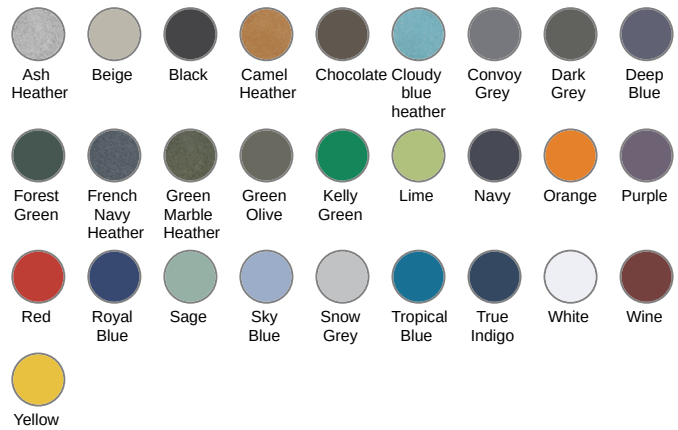

KARIBAN

K912

Enzo > Zip neck microfleece jacket

- Hard-wearing and easy-care.
- Thickness: heat retention.
- Anti-pilling treatment: maintains its smooth and soft appearance over time.

100% polyester microfleece with anti pill finish. Zip neck. Side pockets.

More information

Logistic

Country of origin

Customs code