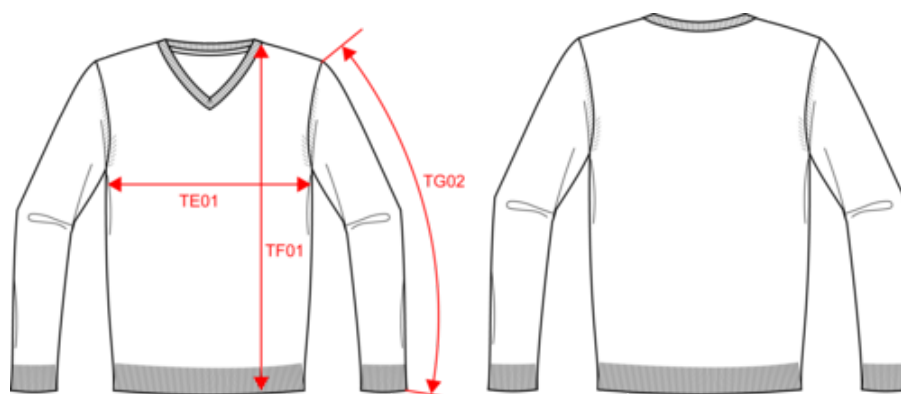

KARIBAN

K965

Men's V-neck jumper

- For an elegant and trendy style.
- Straight fit.
- Lightweight, comfortable texture.

50% cotton / 50% acrylic (gauge 12). Straight fit. Double layer neck rib. Taped neck.

Dimensions (cm)

Measurements in cm	S	M	L	XL	XXL	3XL	4XL
TE01 - 1/2 chest width at 1.5cm below armhole	50.00	53.00	56.00	59.00	62.00	65.00	68.00
TF01 - Total height from HSP	68.00	70.00	72.00	74.00	76.00	78.00	80.00
TG02 - Long sleeve length	65.00	67.00	69.00	71.00	73.00	75.00	77.00
TA02 - Neck width from HSP to HSP	16.50	17.00	17.50	18.00	18.50	19.00	19.50
TA05 - Front neck drop from HSP	15.75	16.00	16.25	16.50	16.75	17.00	17.25
TA08 - Neckline finishing width	1.50	1.50	1.50	1.50	1.50	1.50	1.50
TA11 - Back neck drop from HSP	2.25	2.25	2.25	2.25	2.25	2.25	2.25
TB02 - Shoulder length	12.50	13.25	14.00	14.75	15.50	16.25	17.00
TC01 - Armhole height (straight measured)	23.80	24.40	25.00	25.60	26.20	26.80	27.40
TD01 - Front breadth	36.00	38.00	40.00	42.00	44.00	46.00	48.00
TD02 - Front breadth height from HSP	11.75	12.25	12.75	13.25	13.75	14.25	14.75
TD04 - Back breadth	37.50	39.50	41.50	43.50	45.50	47.50	49.50
TD05 - Back breadth height from HSP	18.00	18.50	19.00	19.50	20.00	20.50	21.00
TE05 - 1/2 bottom width (staight measured)	37.00	40.00	43.00	46.00	49.00	52.00	55.00
TF09 - Side height	40.50	41.75	43.00	44.25	45.50	46.75	48.00
TF22 - Bottom garment finishing height	6.00	6.00	6.00	6.00	6.00	6.00	6.00
TF24 - HSP high-necked height	27.50	28.25	29.00	29.75	30.50	31.25	32.00
TG13 - Underarm long sleeve length	49.50	51.00	52.50	54.00	55.50	57.00	58.50
TG17 - 1/2 sleeve top width	18.50	19.25	20.00	20.75	21.50	22.25	23.00