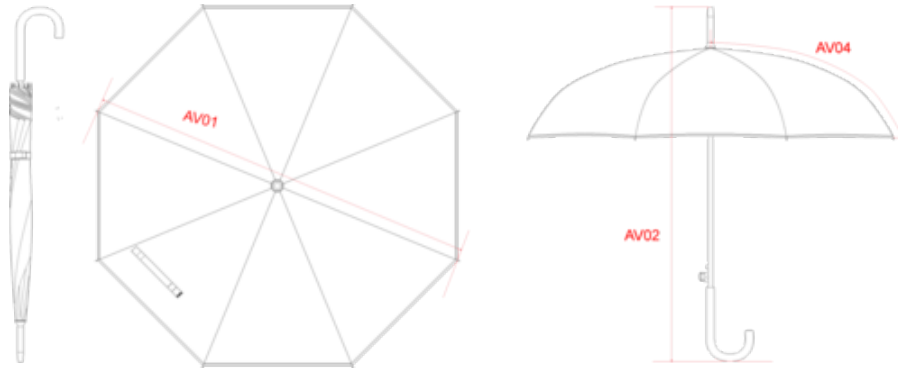

KI2020

Auto open wooden umbrella

- Classic and elegant.
- Attractive rounded wood handle.
- Fast and easy automatic opening.

23" (58.5 cm) rib length auto-opening classic wooden umbrella. Polyester pongee canopy. Metal frame, wooden shaft, wooden J handle, and metal tips.

Certifications

More information

Logistic

Country of origin

Customs code

KI2020

Auto open wooden umbrella

Dimensions (cm)

Measurements in cm	One Size
AV01 - Diameter of the umbrella	96.00
AV02 - Height of the umbrella's shaft	88.00
AV04 - Length of the umbrella's ribs	58.50

KI2020

Auto open wooden umbrella

Colours information