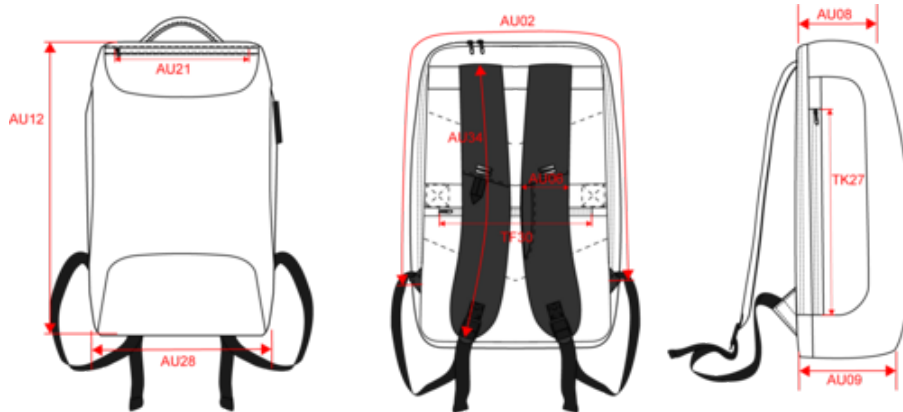

KI0937

Hard case business backpack

- Comes with a TSA lock.
- External connector (C/USB) with internal cable.
- Padded compartment for a computer or tablet measuring up to 15".

100% polyester. Semi-rigid shell. Large main compartment for documents with large zipped mesh pocket and padded compartment for computer (up to 15") and tablet. The main compartment can be locked with a TSA combination lock to protect the backpack against accidental theft. External C-type and USB connector with internal cable for power bank connection. Internal side pocket for energy bank. Front pocket with zip fastening. Side zipped pocket for storage. Adhesive strip on the back to allow the backpack to be slipped into the trolley handles for easy transport. Padded, breathable back and straps. Invisible pocket on the back, easy to reach when the backpack is in place, ideal for safely storing items such as passports, plane tickets or phones.

KI0937

Hard case business backpack

Dimensions (cm)

Measurements in cm	One Size
AU08 - Depth of top part	12.00
AU09 - Depth of bottom part	13.00
AU12 - Total height	45.00
AU28 - Bottom width	29.00

KI0937

Hard case business backpack

Colours information

Black

RVB : 35,35,37
Pantone C : Black
Pantone TCX : 19-4004TCX

Logistic

6

Sizes	Width (cm)	Height (cm)	Length (cm)	Net weight (kg)	Gross weight (kg)	Pieces/Box	Pieces/Bundle
One Size	56.00	53.00	68.00	4.5	6	6	0