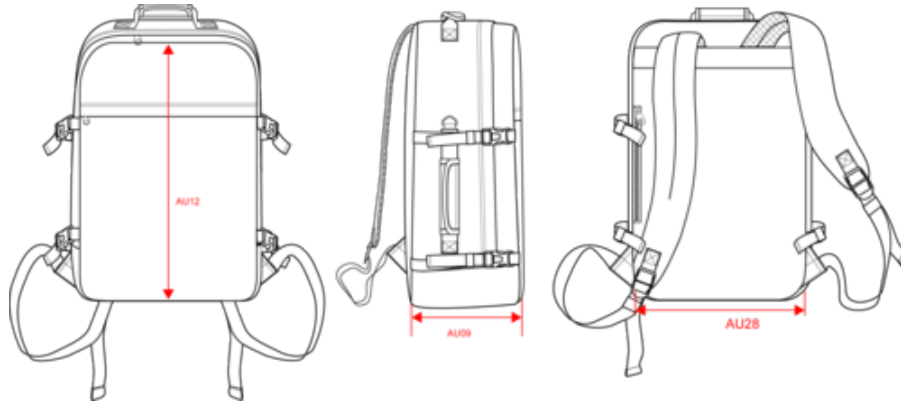

#### Customs code

42029291

Black

Cashew  
Brown

**Dimensions (cm)**

| Measurements in cm                  | M     |
|-------------------------------------|-------|
| AU02 - Zipper length of the opening | 20.00 |
| AU12 - Total height                 | 44.00 |
| AU28 - Bottom width                 | 31.00 |