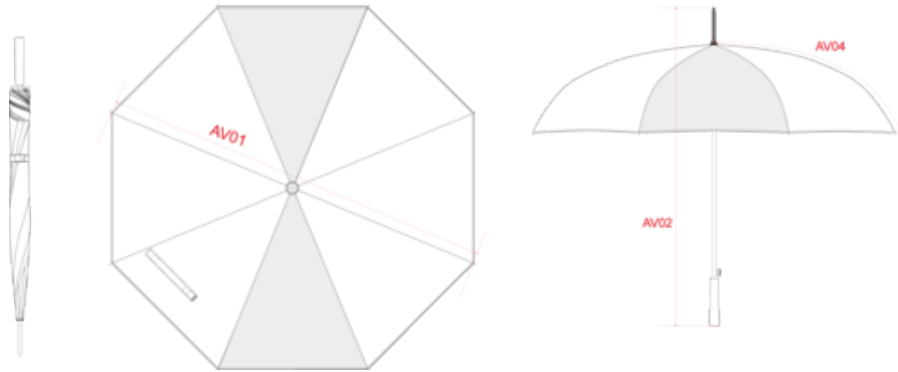

KI2007

Golf umbrella

- Large choice of colours.
- Automatic opening for greater ease of use.
- Beautiful finishes.

23" (58.5 cm) rib length golf umbrella. Auto opening. 10 mm black metal fibreglass shaft. Metal rib tips. Golf handle in matt polycarbonate. Polyester 210T canopy.

Golf umbrella

Dimensions (cm)

Measurements in cm	One Size
AV01 - Diameter of the umbrella	103.00
AV02 - Height of the umbrella's shaft	83.50
AV04 - Length of the umbrella's ribs	58.00
AV03 - Height of the umbrella's handle	14.00
AV05 - Bottom panel width	38.00