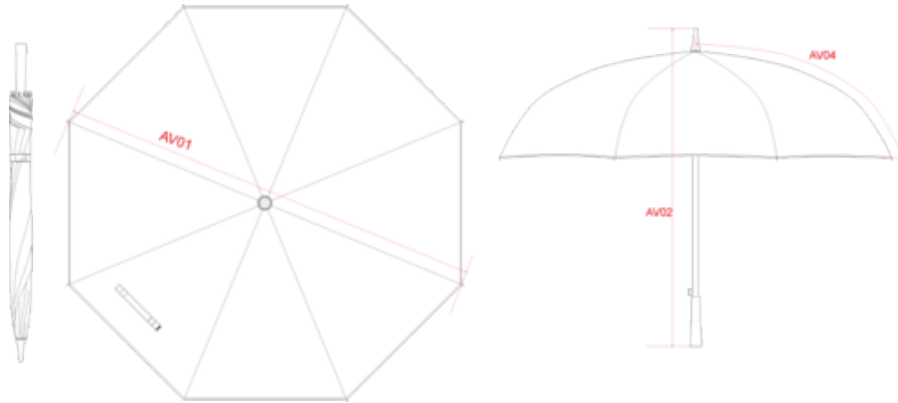

KI2008

Large golf umbrella

- Large choice of colours.
- Automatic opening for greater ease of use.
- Resistant, ergonomic handle.

26" ribs (66 cm) golf umbrella. Auto opening. 14 mm black metal shaft. Black fibreglass frame. Metal rib tips. Golf handle in matte finish polycarbonate. 210T polyester canopy.

66019920

KI2008

Large golf umbrella

Dimensions (cm)

| Measurements in cm | One Size |
|---------------------------------------|----------|
| AV01 - Diameter of the umbrella | 119.00 |
| AV02 - Height of the umbrella's shaft | 90.50 |
| AV04 - Length of the umbrella's ribs | 68.00 |