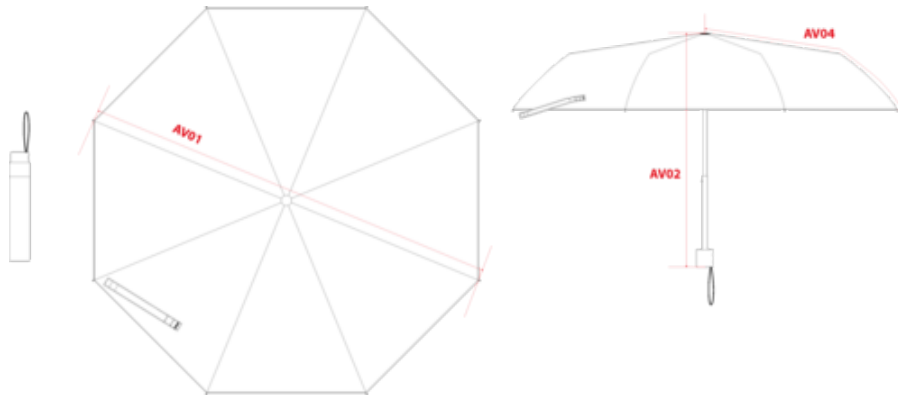

KI2010

Foldable mini umbrella

- 13 available colourways.
- Mini format, folds in three for easy transport.

21" (54 cm) foldable mini umbrella. Three-part folding system. Manual opening. Metal shaft, fibreglass frame and polypopylene handle. Polyester pongee canopy. Metal tips.

Customs code

66019100

KI2010

Foldable mini umbrella

Dimensions (cm)

Measurements in cm	One Size
AV01 - Diameter of the umbrella	98.00
AV02 - Height of the umbrella's shaft	55.50
AV04 - Length of the umbrella's ribs	53.50