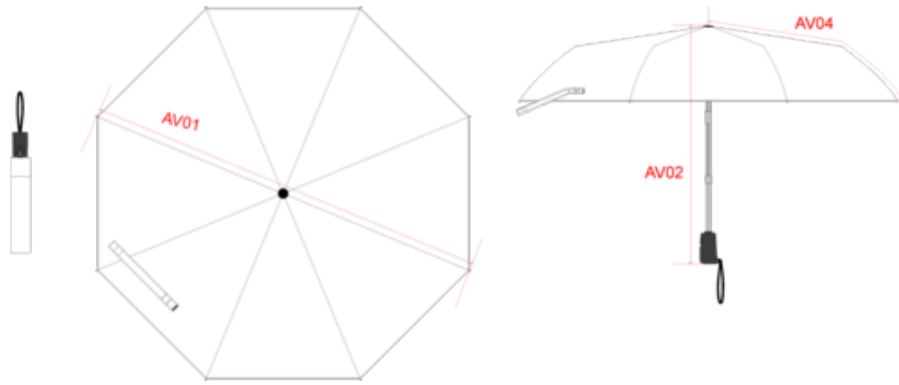

21" (54 cm) rib length foldable mini umbrella. Three-part folding system. Auto opening and closing. Aluminium/fibreglass frame, metal shaft and tips. Polyester pongee canopy. Polypropylene handle.

Certifications

More information

Logistic

Country of origin

Customs code

KI2011

AUTO OPEN mini umbrella

Dimensions (cm)

Measurements in cm	One Size
AV01 - Diameter of the umbrella	96.00
AV02 - Height of the umbrella's shaft	58.00
AV04 - Length of the umbrella's ribs	53.00

RVB : 41,46,56
Pantone C : 433C
Pantone TCX : 19-4012TCX

White

RVB : 236,236,252
Pantone C : White
Pantone TCX : 11-0601TCX

Logisti

10

20

Sizes	Width (cm)	Height (cm)	Length (cm)	Net weight (kg)	Gross weight (kg)	Pieces/Box	Pieces/Bundle
One Size	24.00	22.00	34.00	6.2	7.2	20	0