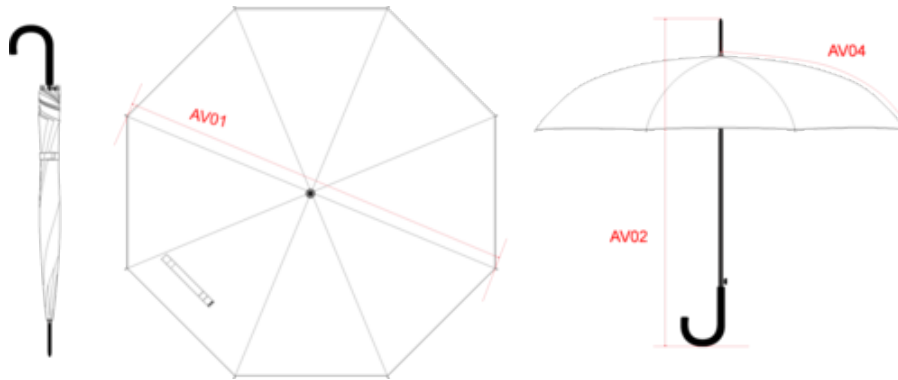

### Dimensions (cm)

Measurements in cm	One Size
AV01 - Diameter of the umbrella	105.00
AV02 - Height of the umbrella's shaft	87.00
AV04 - Length of the umbrella's ribs	59.50

KI2021