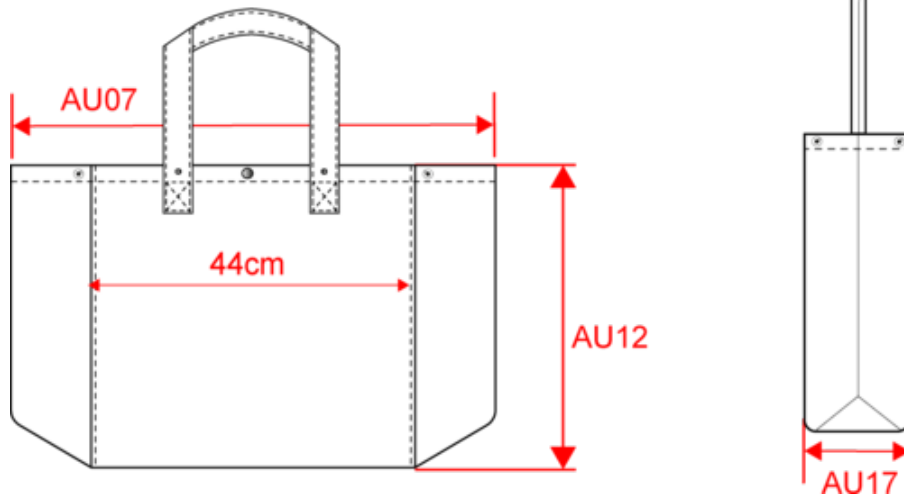

Certifications

More information

Logistic

Country of origin

Customs code

KI3208

Faded cotton shopping bag

Dimensions (cm)

Measurements in cm	One Size
AU07 - Total width	64.00
AU12 - Total height	37.00
AU17 - Total depth	17.00

KI3208

Faded cotton shopping bag

Colours information

 Washed Caramel Coffee RVB : 136,86,58 Pantone C : 7517C Pantone TCX : 17-1142TCX	 Washed Coral Pink RVB : 211,97,88 Pantone C : 6048C Pantone TCX : 17-1544TCX	 Washed Dream Blue RVB : 143,175,196 Pantone C : 2156C Pantone TCX : 15-4005TCX	 Washed Green Clay RVB : 141,146,132 Pantone C : 4220C Pantone TCX : 17-6206TCX	 Washed Kombu Green RVB : 77,75,62 Pantone C : Black2C Pantone TCX : 19-0511TCX
 Washed Lemon Zest RVB : 249,212,73 Pantone C : 129C Pantone TCX : 13-0749TCX	 Washed Natural RVB : 213,200,178 Pantone C : 480C Pantone TCX : 16-1212TCX	 Washed Nude Peach RVB : 213,177,143 Pantone C : 727C Pantone TCX : 14-1122TCX	 Washed Olive Gray RVB : 147,128,94 Pantone C : 872C Pantone TCX : 17-1022TCX	 Washed Pink Ochre RVB : 160,94,85 Pantone C : 7524C Pantone TCX : 17-1525TCX
 Washed Santal Brown RVB : 137,97,82 Pantone C : 4705C Pantone TCX : 18-1229TCX	 Washed Sunflower RVB : 212,154,37 Pantone C : 7563C Pantone TCX : 15-0960TCX	 Washed Water Green RVB : 135,144,125 Pantone C : 6183C Pantone TCX : 16-6008TCX		

Logistic  1  30

Sizes	Width (cm)	Height (cm)	Length (cm)	Net weight (kg)	Gross weight (kg)	Pieces/Box	Pieces/Bundle
One Size	40.00	20.00	47.00	8.64	9.89	30	1