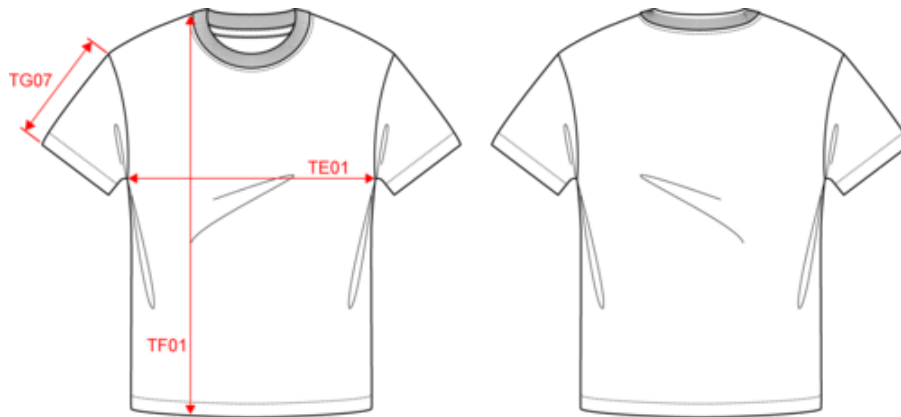

About

- Made from more eco-friendly and more ethical organic cotton.
- Oversized fit for a casual look.
- No label: 100% customisable for your project.

100 % organic cotton. Carded Cotton. Oversized fit with dropped shoulders. Side stitching. Slightly rough to the touch. 1 x 1 ribbed neckline. Inner taped neck in main material. Backed shoulders. Single needle finish at cuffs and hem.

 220 g/m² 

Sizes

 XXS XS S M L XL XXL

More information

Logistic

 10

 50

Country of origin

Dimensions (cm)

Measurements in cm	XXS	XS	S	M	L	XL	XXL
TE01 - 1/2 chest width at 1.5cm below armhole	49.00	52.00	55.00	58.00	61.00	64.00	67.00
TF01 - Total height from HSP	67.00	69.00	71.00	73.00	75.00	77.00	79.00
TG07 - Short sleeve length	21.00	21.50	22.00	22.50	23.00	23.50	24.00