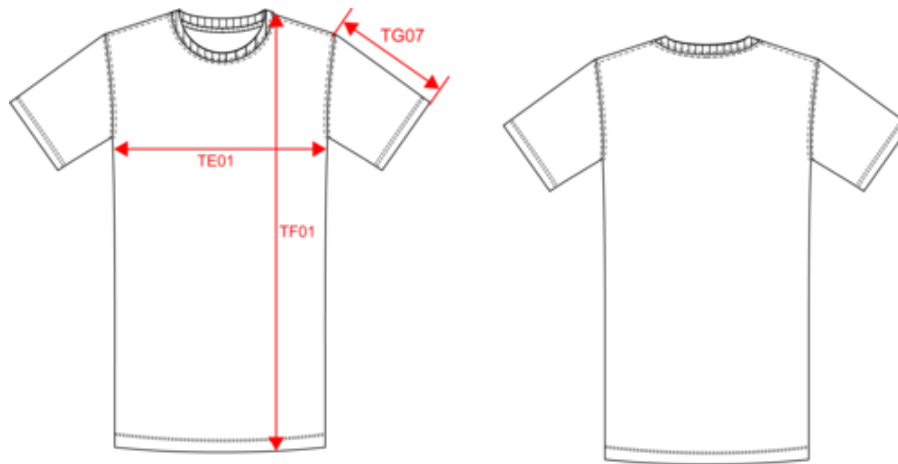

About

- Made from more eco-friendly and more ethical organic cotton.
- No label: 100% customisable for your project.
- Perfectly smooth surface for optimum customisation.

100 % organic cotton. Ringspun combed cotton. Regular fit with dropped shoulders. Side stitching. Enzyme-washed. 2 x 1 rib neckline. Inner taped neck with herringbone. Double over stitching at armholes, shoulders and neckline. Twin needle finish at cuffs and hem. Garment dyed after assembly: colours may vary slightly. The colour may rub off on contact with light surfaces or clothing.

 165 g/m² 

Sizes

 XS S M L XL XXL

More information

Logistic

 10

Country of origin

 40

CO 100717
IFTH
www.oeko-tex.com

NS5000
Eco-friendly ladies' washed effect t-shirt dress

Dimensions (cm)

Measurements in cm	XS	S	M	L	XL	XXL
TE01 - 1/2 chest width at 1.5cm below armhole	47.00	50.00	53.00	56.00	59.00	62.00
TF01 - Total height from HSP	86.00	88.00	90.00	92.00	94.00	96.00
TG07 - Short sleeve length	19.00	19.75	20.50	21.25	22.00	22.75