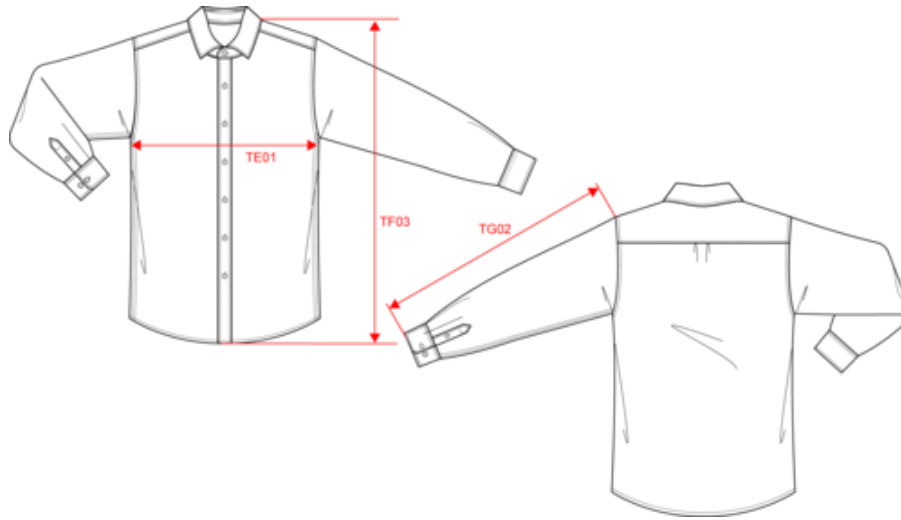

Dimensions (cm)

Measurements in cm	S	M	L	XL	XXL	3XL
TE01 - 1/2 chest width at 1.5cm below armhole	51.00	54.00	57.00	60.00	63.00	66.00
TF03 - Front total height from HSP	73.50	75.50	77.50	79.50	81.50	83.50
TG02 - Long sleeve length	65.50	66.50	67.50	68.50	69.50	70.50