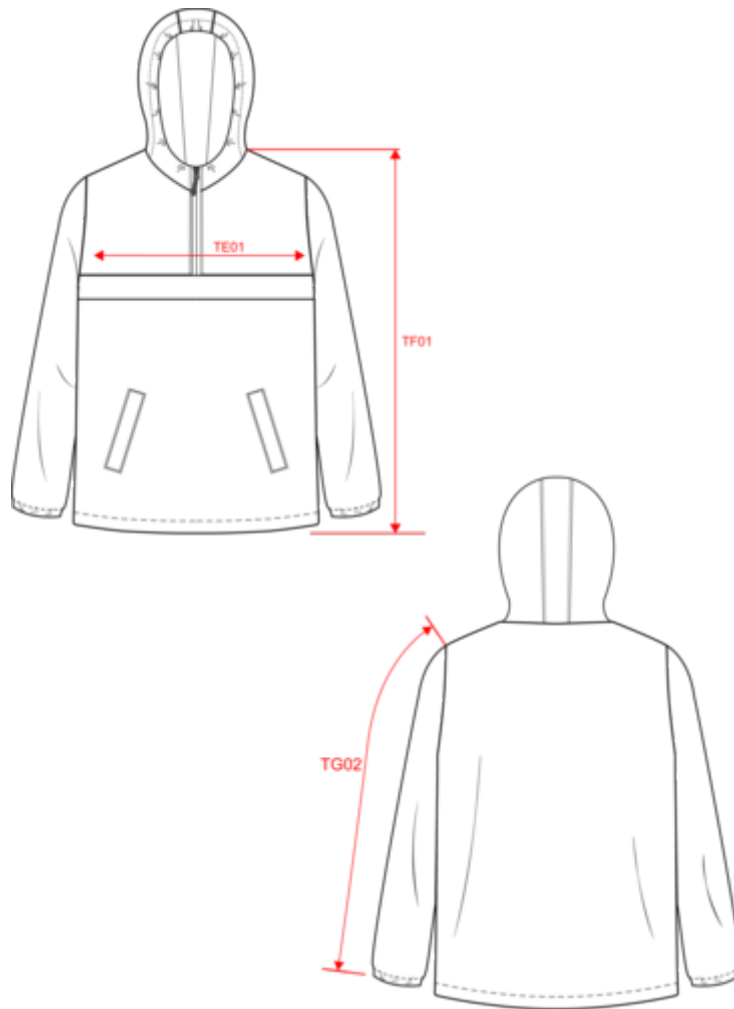

NS616

Eco-friendly unisex quarter zipper waterproof windbreaker

Dimensions (cm)

Measurements in cm	XXS	XS	S	M	L	XL	XXL	3XL
TE01 - 1/2 chest width at 1.5cm below armhole	50.00	53.00	56.00	59.00	62.00	65.00	68.00	71.00
TF01 - Total height from HSP	68.00	70.00	72.00	74.00	76.00	78.00	80.00	82.00
TG02 - Long sleeve length	61.50	62.50	63.50	64.50	65.50	66.50	67.50	68.50