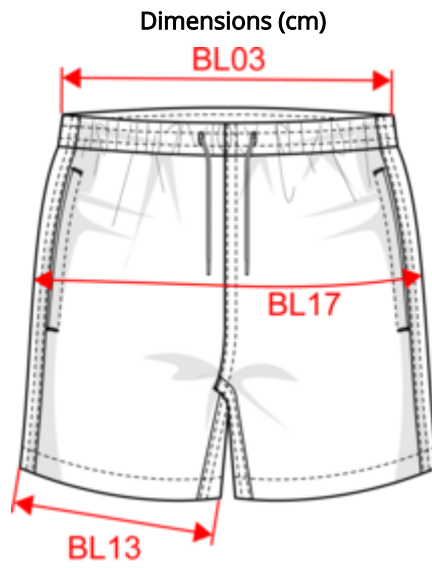

Colours

Brook Green

Navy Blue

Organic Khaki

Paprika

NS706
Eco-friendly men's swimshorts

Measurements in cm	XS	S	M	L	XL	XXL
BL03 - 1/2 elasticated waist width relaxed (front over back)	35.50	37.50	39.50	41.50	44.50	47.50
BL13 - 1/2 leg bottom width	26.00	27.50	29.00	30.50	32.00	33.50
BL17 - 1/2 hip width (measured parallel to waistband)	46.00	49.00	52.00	55.00	58.00	61.00
BM05 - Inseam length	14.00	14.00	14.00	14.00	14.00	14.00
BM18 - Side length (waistband included)	37.25	38.00	38.75	39.50	40.25	41.00

Paprika
 RVB : 188,66,58
 Pantone C : 7620C
 Pantone TCX : 18-1550TCX

Logistic

1

50

Sizes	Width (cm)	Height (cm)	Length (cm)	Net weight (kg)	Gross weight (kg)	Pieces/Box	Pieces/Bundle
XS	40.00	22.00	60.00	9.6	8.1	50	1
S	40.00	22.00	60.00	10	8.5	50	1
M	40.00	22.00	60.00	10.4	8.9	50	1
L	40.00	22.00	60.00	10.8	9.3	50	1
XL	40.00	22.00	60.00	11.2	9.7	50	1
XXL	40.00	22.00	60.00	11.7	10.2	50	1