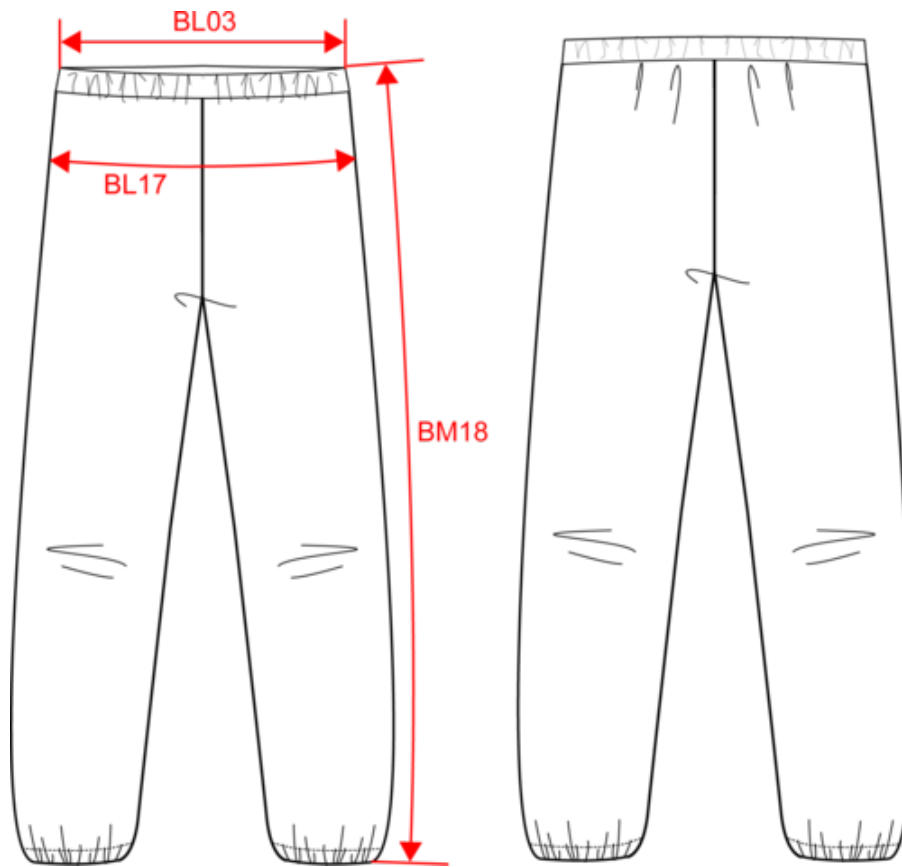

 350 g/m² 

Sizes

 XS S M L XL XXL

More information

Logistic

 1

Country of origin

 20

Dimensions (cm)

Measurements in cm	XS	S	M	L	XL	XXL
BL03 - 1/2 elasticated waist width relaxed (front over back)	30.00	33.00	36.00	39.00	42.00	45.00
BL17 - 1/2 hip width (measured parallel to waistband)	45.00	48.00	51.00	54.00	57.00	60.00
BM18 - Side length (waistband included)	95.00	95.75	96.50	97.25	98.00	98.75

Mineral Grey
 RVB : 94,104,116
 Pantone C : 431C
 Pantone TCX : 18-4215TCX

Logistic

1

20

Sizes	Width (cm)	Height (cm)	Length (cm)	Net weight (kg)	Gross weight (kg)	Pieces/Box	Pieces/Bundle
XS	40.00	32.00	60.00	7.4	9.4	20	1
S	40.00	32.00	60.00	7.8	9.8	20	1
M	40.00	32.00	60.00	8.2	10.2	20	1
L	40.00	32.00	60.00	8.7	10.7	20	1
XL	40.00	34.00	60.00	9.1	11.1	20	1
XXL	40.00	34.00	60.00	9.6	11.6	20	1