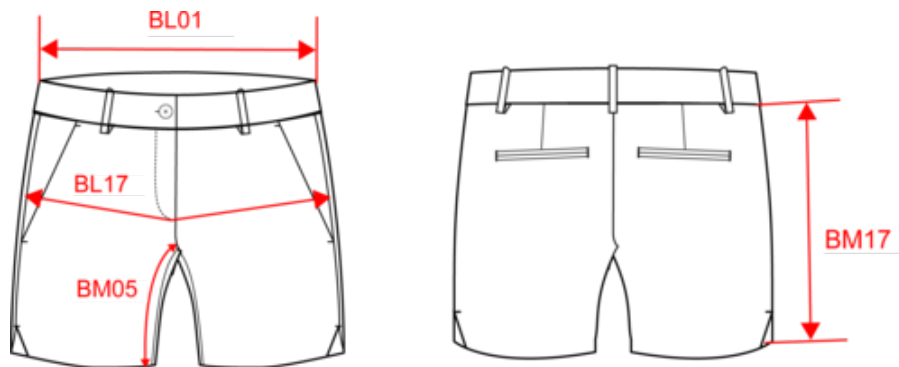

 235 g/m<sup>2</sup> 

**Sizes**

 8 UK (34 FR) 10 UK (36 FR) 12 UK (38 FR) 14 UK (40 FR) 16 UK (42 FR) 18 UK (44 FR) 20 UK (46 FR)

**More information**

**Logistic**

 1

**Country of origin**

 20

PETA APPROVED  
VEGAN

NO  
LABEL

ORGANIC  
COTTON

ENZYME  
WASH

VEGAN

**Dimensions (cm)**

Measurements in cm	8 UK	10 UK	12 UK	14 UK	16 UK	18 UK	20 UK
BL01 - 1/2 waist width (buttoned up and front band over back band)	35.40	37.00	39.00	41.00	43.00	45.00	47.00
BL17 - 1/2 hip width (measured parallel to waistband)	46.00	48.00	50.00	52.00	54.00	56.00	58.00
BM05 - Inseam length	11.50	11.50	11.50	13.00	13.00	14.50	14.50
BM17 - Side length (waistband excluded)	30.50	31.00	31.50	33.50	34.00	36.00	36.50