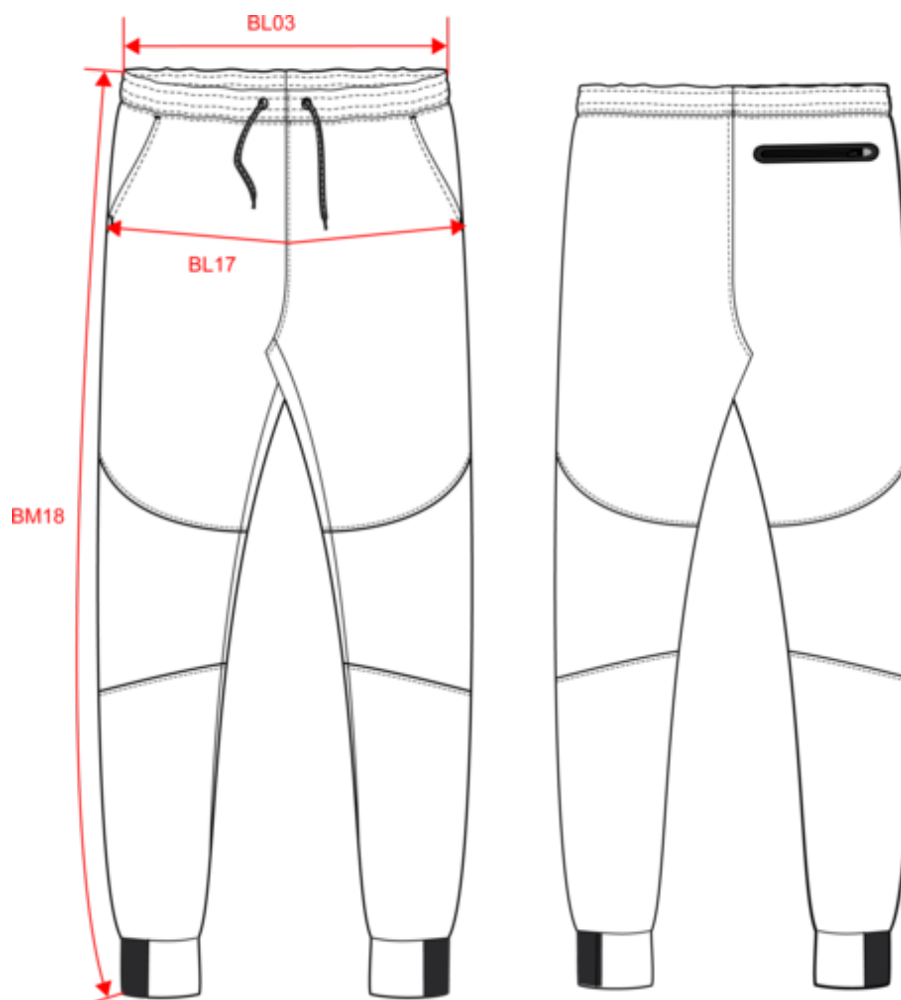

PROACT.®

PA1008

Men's performance trousers

- Extremely comfortable fabric.
- Straight fit.
- Elasticated waistband with drawstring for a better fit.

94% polyester/ 6% elastane. (Heather colours 79% polyester/ 15% viscose/ 6% elastane). Extremely comfortable fabric. Elasticated waistband with two-tone drawstring with plastic tips. 2 front pockets with jersey lining in 65% polyester/ 35% viscose and 1 zipped pocket at the back with taped seams. Straight fit with knee patches. Leg ends with contrasting part elastic tape. Black on all colours and Dark Grey on Ash Heather.

PA1009 PA1019

PROACT[®]

PA1008

Men's performance trousers

Dimensions (cm)

Measurements in cm	XS	S	M	L	XL	XXL	3XL
BL03 - 1/2 elasticated waist width relaxed (front over back)	33.00	35.00	37.00	39.00	42.00	45.00	48.00
BL17 - 1/2 hip width (measured parallel to waistband)	45.75	48.75	51.75	54.75	57.75	60.75	63.75
BM18 - Side length (waistband included)	99.50	100.75	102.00	103.25	104.50	105.75	107.00

PROACT[®]

PA1008

Men's performance trousers

Colours information

Ash Heather

RVB :
Pantone C : Based on Warm
gray 1C
Pantone TCX : Based on
13-4108TCX

Black

RVB : 35,35,37
Pantone C : Black / 433C
Pantone TCX : 19-4004TCX /
19-4012TCX

Sporty Khaki

RVB : 81,88,75
Pantone C : 418C
Pantone TCX : 19-0309TCX

Logistic

1

20

Sizes	Width (cm)	Height (cm)	Length (cm)	Net weight (kg)	Gross weight (kg)	Pieces/Box	Pieces/Bundle
XS	40.00	20.00	60.00	8	9	20	1
S	40.00	20.00	60.00	8.4	9.4	20	1
M	40.00	20.00	60.00	8.7	9.7	20	1
L	40.00	20.00	60.00	9.4	10.4	20	1
XL	40.00	20.00	60.00	9.8	10.8	20	1
XXL	40.00	20.00	60.00	10.3	11.3	20	1
3XL	40.00	20.00	60.00	10.7	11.7	20	1