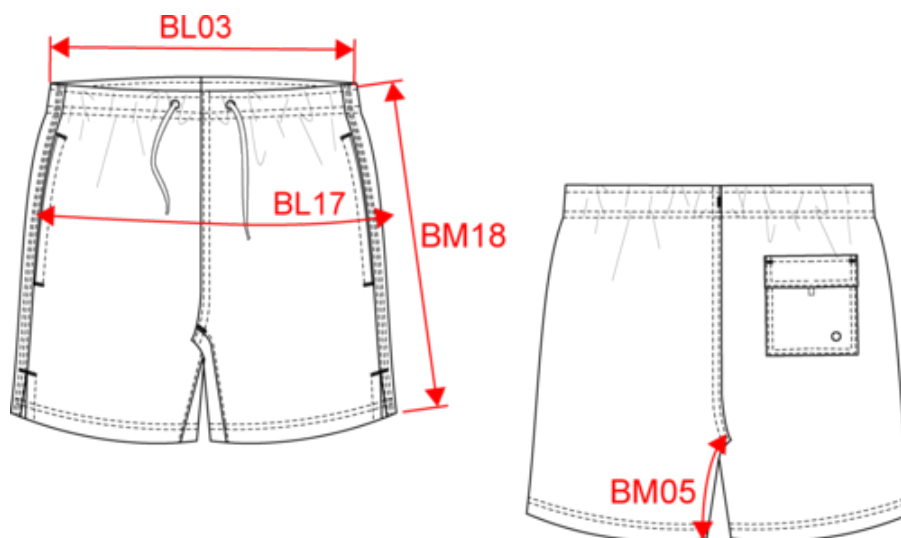

PROACT.®

PA168

Swim shorts

- Light fabric.
- Trendy style.
- 2 side pockets and 1 back pocket

Outer: 100% polyamide - 105 gsm. 100% polyester integrated mesh knit briefs - 65 gsm. Polyester/cotton waist lining - 80 gsm. Light fabric. Trendy style. 2 side pockets and 1 back pocket with eyelet, flap and tear release fastening. Decorative inner elasticated waistband with drawstring.

Dimensions (cm)

Measurements in cm	XS	S	M	L	XL	XXL	3XL
BL03 - 1/2 elasticated waist width relaxed (front over back)	31.00	33.00	36.00	39.00	42.00	45.00	47.00
BL17 - 1/2 hip width (measured parallel to waistband)	48.00	51.00	54.00	57.00	60.00	63.00	66.00
BM05 - Inseam length	11.25	12.00	12.75	13.50	14.25	15.00	15.75
BM18 - Side length (waistband included)	36.20	37.70	39.20	40.70	42.20	43.70	45.20

Logistic

1

25

Sizes	Width (cm)	Height (cm)	Length (cm)	Net weight (kg)	Gross weight (kg)	Pieces/Box	Pieces/Bundle
XS	40.00	16.00	60.00	3.2	4.3	25	1
S	40.00	16.00	60.00	3.4	4.6	25	1
M	40.00	16.00	60.00	3.7	4.9	25	1
L	40.00	16.00	60.00	3.9	5.1	25	1
XL	40.00	16.00	60.00	4	5.3	25	1
XXL	40.00	16.00	60.00	4.3	5.5	25	1
3XL	40.00	16.00	60.00	4.5	5.7	25	1