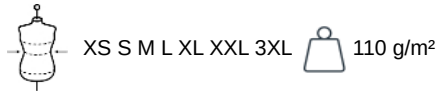

PROACT.®

PA169

Swimming shorts

- Peach-skin feel.
- Elasticated waistband with drawstring for a greater fit.
- 1 patch back pocket.

100% polyester. Peached soft touch. Elasticated waistband with contrasting drawstring. Integrated mesh knit briefs. 1 back patch pocket with tear release fastening.

Sporty Navy

PROACT.®

PA169

Swimming shorts

Dimensions (cm)

Measurements in cm	XS	S	M	L	XL	XXL	3XL
BL03 - 1/2 elasticated waist width relaxed (front over back)	33.00	35.00	37.00	39.00	41.00	43.00	45.00
BL17 - 1/2 hip width (measured parallel to waistband)	48.00	51.00	54.00	57.00	60.00	63.00	66.00
BM18 - Side length (waistband included)	34.50	36.00	37.50	39.00	40.50	42.00	43.50