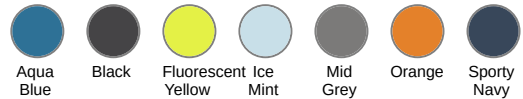

PROACT.®

PA169

Swimming shorts

- Peach-skin feel.
- Elasticated waistband with drawstring for a greater fit.
- 1 patch back pocket.

100% polyester. Peached soft touch. Elasticated waistband with contrasting drawstring. Integrated mesh knit briefs. 1 back patch pocket with tear release fastening.

Certifications

QUICK DRY

More information

Logistic

1

50

Country of origin

ET - Ethiopia
BD - Bangladesh
MM - Myanmar

Customs code

62111100

Aqua Blue

Black

Fluorescent Yellow

Ice Mint

Mid Grey

Orange

PROACT[®]

PA169

Swimming shorts

Colours information

Aqua Blue

RVB : 24,110,162
Pantone C : 7690C
Pantone TCX : 18-4032TCX

Black

RVB : 35,35,37
Pantone C : Black / 433C
Pantone TCX : 19-4004TCX / 19-4012TCX