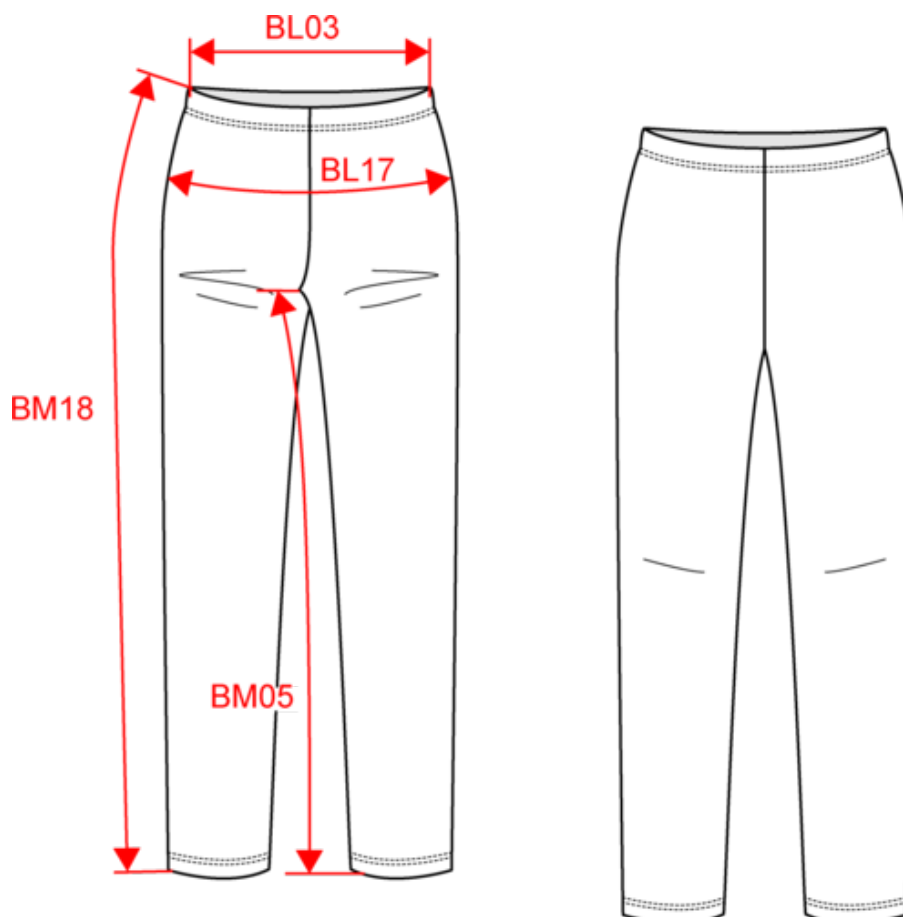

PA188

Ladies' leggings

- 5% elastane for greater comfort.
- Elasticated waistband.

95% cotton/5% elastane. (Heather Grey : 71% cotton/24% viscose/5% elastane) Jersey knit. Elasticated waist.

Certifications

PA1014

Dimensions (cm)

Measurements in cm	XS	S	M	L	XL
BL03 - 1/2 elasticated waist width relaxed (front over back)	28.00	31.00	34.00	37.00	40.00
BL17 - 1/2 hip width (measured parallel to waistband)	34.00	37.00	40.00	43.00	46.00
BM05 - Inseam length	65.00	65.50	66.00	66.50	67.00
BM18 - Side length (waistband included)	83.50	84.75	86.00	87.25	88.50

Navy

RVB : 41,46,56
Pantone C : 433C
Pantone TCX : 19-4012TCX

Logistic

1

20

Sizes	Width (cm)	Height (cm)	Length (cm)	Net weight (kg)	Gross weight (kg)	Pieces/Box	Pieces/Bundle
XS	40.00	13.00	60.00	2.3	3.7	20	1
S	40.00	13.00	60.00	2.6	4	20	1
M	40.00	13.00	60.00	2.7	4.1	20	1
L	40.00	13.00	60.00	3	4.4	20	1
XL	40.00	13.00	60.00	3.2	4.6	20	1