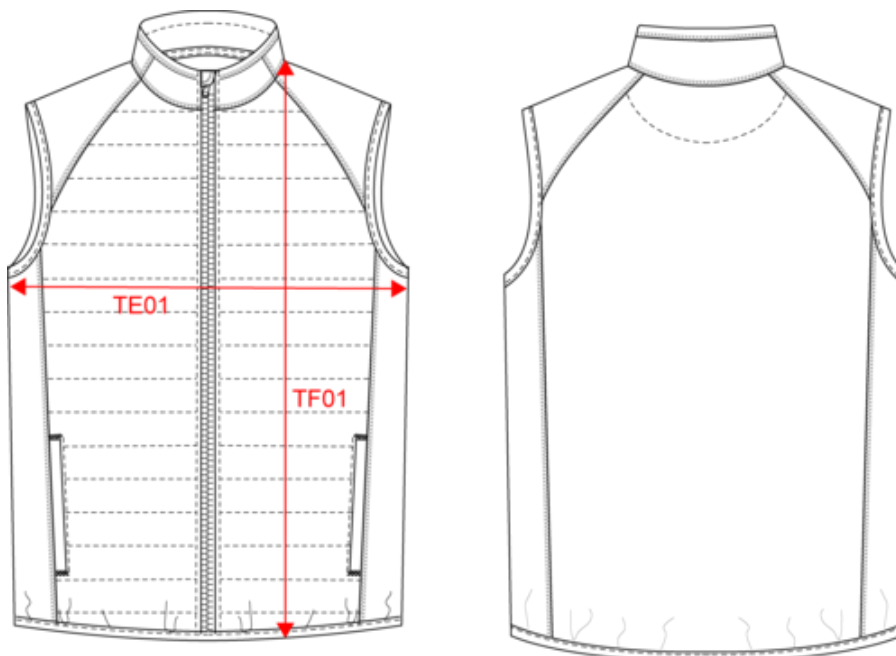

PROACT[®]

PA235

Dual-fabric sleeveless sports jacket

Dimensions (cm)

Measurements in cm	XS	S	M	L	XL	XXL	3XL
TE01 - 1/2 chest width at 1.5cm below armhole	46.00	49.00	52.00	55.00	58.00	61.00	64.00
TF01 - Total height from HSP	66.00	68.00	70.00	72.00	74.00	76.00	78.00