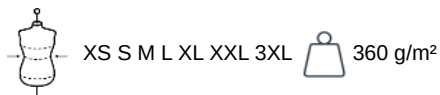

PA237

Adult hooded bodywarmer

- Warm and ultra-lightweight.
- Folds up into storage bag.
- Earphone access.

100% polyamide (Marl Dark Grey: 70% polyamide/30% polyester). Polyester inner padding. Warm and ultra-lightweight. Folds up into storage bag. Decorative front zip fastening. 2 front zipped pockets, including one with a fluorescent phone pocket. Earphone access. Contrasting lining and hood. Elasticated binding on edges. Injected padding: the weight may vary depending on the areas of the garment. Total weight is indicative.