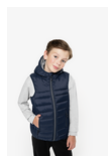

Also available in version

PA238