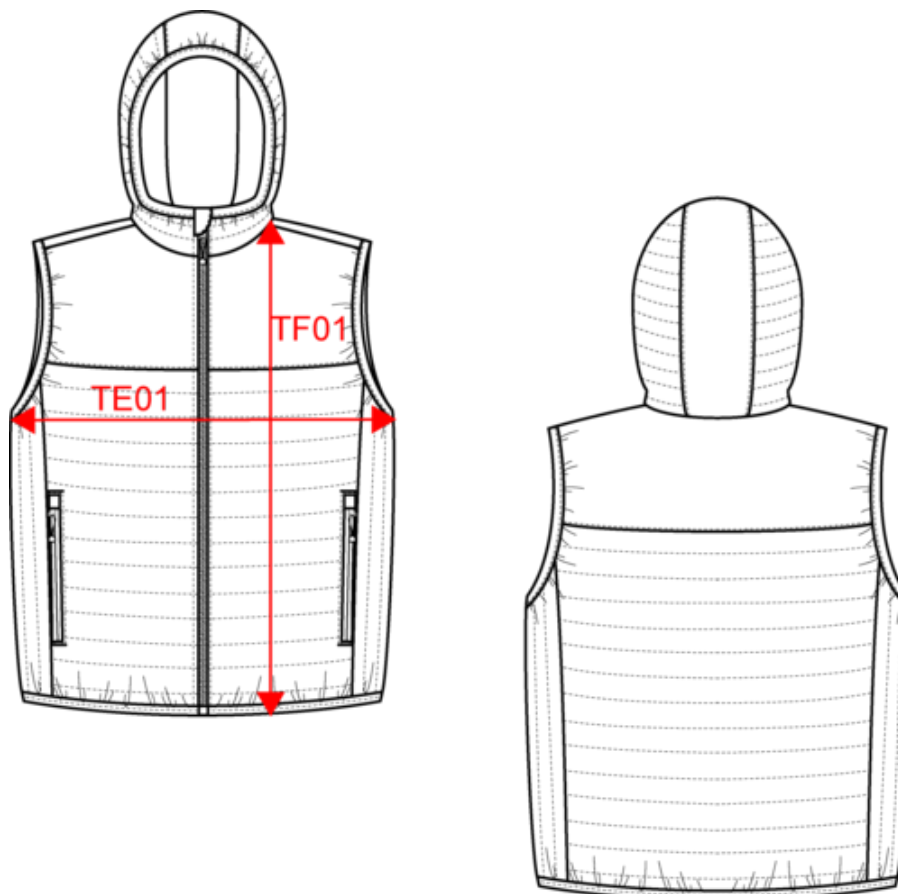

## Adult hooded bodywarmer

Dimensions (cm)

Measurements in cm	XS	S	M	L	XL	XXL	3XL
TE01 - 1/2 chest width at 1.5cm below armhole	51.00	54.00	57.00	60.00	63.00	66.00	69.00
TF01 - Total height from HSP	69.50	71.50	73.50	75.50	77.50	79.50	81.50