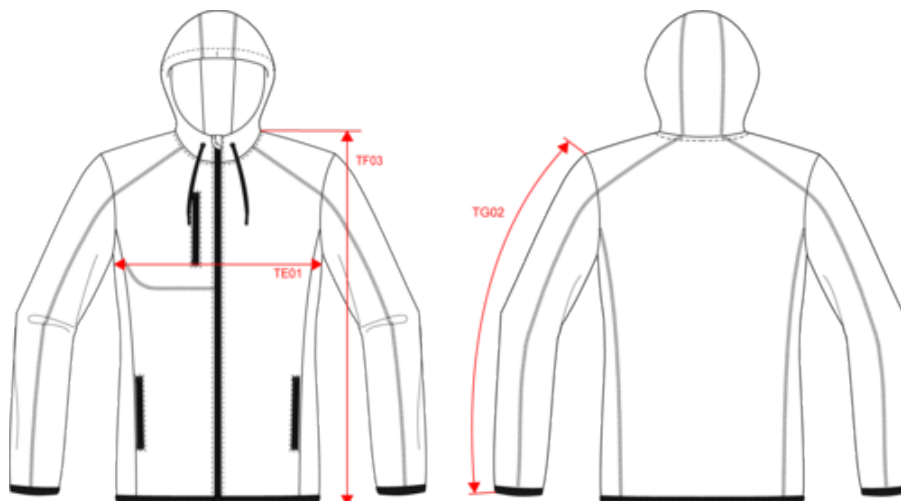

PROACT®

PA366

Ladies' heather hooded jacket

Dimensions (cm)

Measurements in cm	XS	S	M	L	XL	XXL	3XL
TE01 - 1/2 chest width at 1.5cm below armhole	44.00	47.00	50.00	53.00	56.00	59.00	62.00
TF03 - Front total height from HSP	61.50	63.50	65.50	67.50	69.50	71.50	73.50
TF09 - Side height	38.25	39.50	40.75	42.00	43.25	44.50	45.75
TG02 - Long sleeve length	61.50	62.50	63.50	64.50	65.50	66.50	67.50