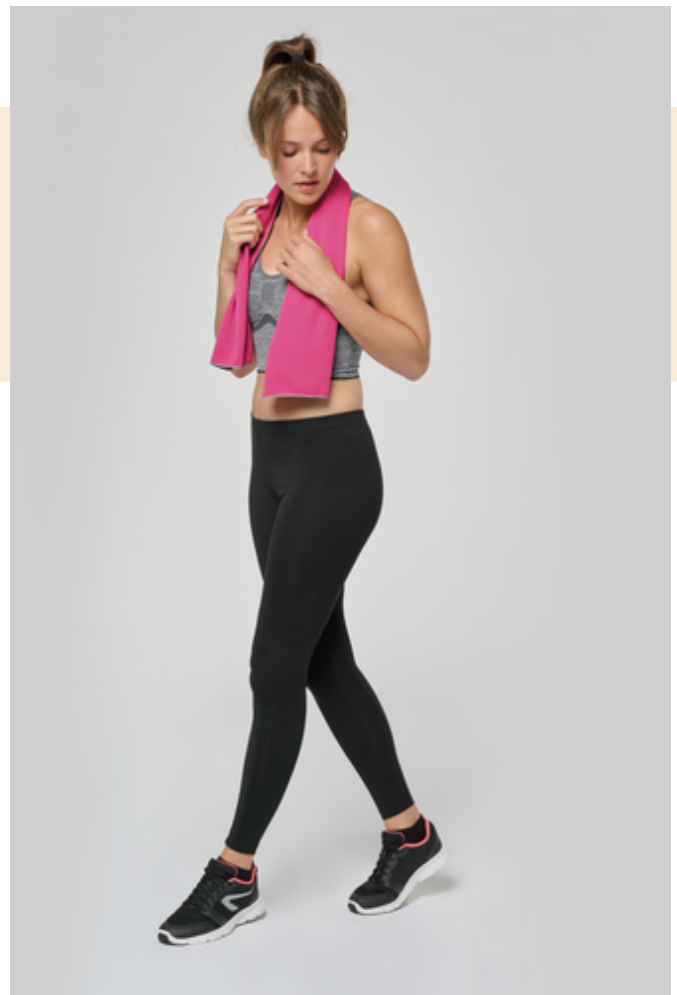

PROACT.®

PA578

Refreshing sports towel

- Instantly refreshes with wetting/rinsing/wringing to regulate average body temperature.

- Wide selection of colourways.

100% polyester. Regulation of body's average temperature by instantly refreshes through wetting / rinsing / wringing. Contrasting overlock finish.

Certifications

More information

Logistic

Country of origin

Customs code