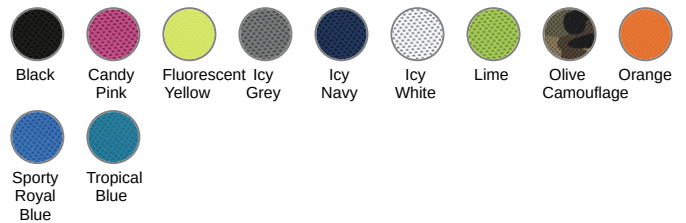

PROACT.®

PA578

Refreshing sports towel

- Instantly refreshes with wetting/rinsing/wringing to regulate average body temperature.

- Wide selection of colourways.

100% polyester. Regulation of body's average temperature by instantly refreshes through wetting / rinsing / wringing. Contrasting overlock finish.

Certifications

More information

Logistic

Country of origin

Customs code