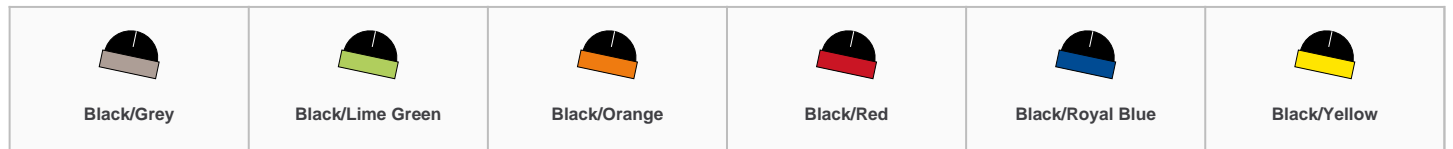

### RC930 Result Recycled

Result Recycled Compass Beanie

Sizes: **ONE**

Material: **50% recycled acrylic/50% soft feel acrylic.**

### Features

- Double thickness.
- Contrast deep cuff.
- Tag free.