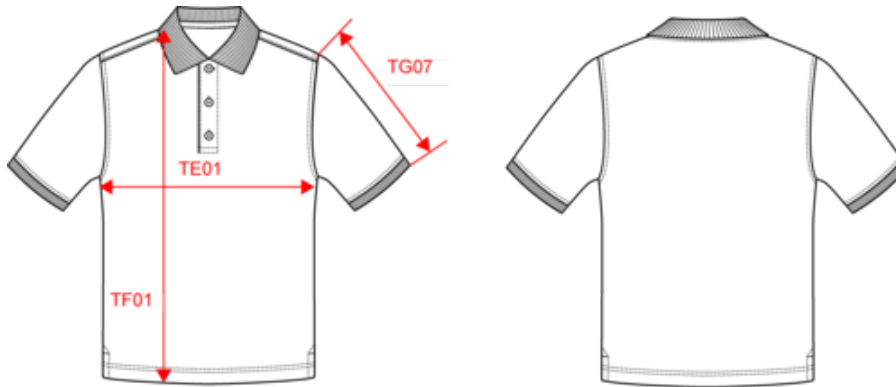

65% polyester/35% cotton. Combed cotton, piqué knit. Washable at 60°C. Anti-bacterial and anti-pilling treatment. Placket with 3 matching buttons. Ribbed collar with contrasting taped neck. Ribbed cuffs. Side slits with contrasting tape for extra comfort. Twin needle finishing at hem. Suitable for professional use.

Also available in version

WK275

WK274

Men's shortsleeved polo shirt

Dimensions (cm)

| Measurements in cm | S | M | L | XL | XXL | 3XL | 4XL | 5XL |
|---|-------|-------|-------|-------|-------|-------|-------|-------|
| TE01 - 1/2 chest width at 1.5cm below armhole | 50.00 | 53.00 | 56.00 | 59.00 | 62.00 | 65.00 | 68.00 | 71.00 |
| TF01 - Total height from HSP | 70.00 | 72.00 | 74.00 | 76.00 | 78.00 | 80.00 | 82.00 | 84.00 |
| TG07 - Short sleeve length | 22.25 | 23.00 | 23.75 | 24.50 | 25.25 | 26.00 | 26.75 | 27.50 |