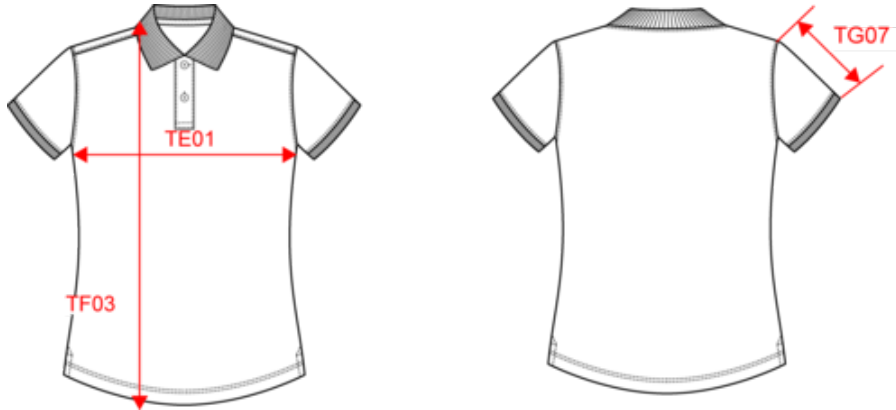

65% polyester/35% cotton. Combed cotton, piqué knit. Washable at 60°C. Anti-bacterial and anti-pilling treatment. Placket with 2 matching buttons. Ribbed collar with contrasting taped neck. Ribbed cuffs. Side slits with contrasting tape for extra comfort. Twin needle finishing at hem. Suitable for professional use.

WK274

WK275

Ladies' short-sleeved polo shirt

Dimensions (cm)

Measurements in cm	XS	S	M	L	XL	XXL	3XL
TE01 - 1/2 chest width at 1.5cm below armhole	43.00	46.00	49.00	52.00	55.00	58.00	61.00
TF03 - Front total height from HSP	60.00	62.00	64.00	66.00	68.00	70.00	72.00
TG07 - Short sleeve length	15.00	15.75	16.50	17.25	18.00	18.75	19.50